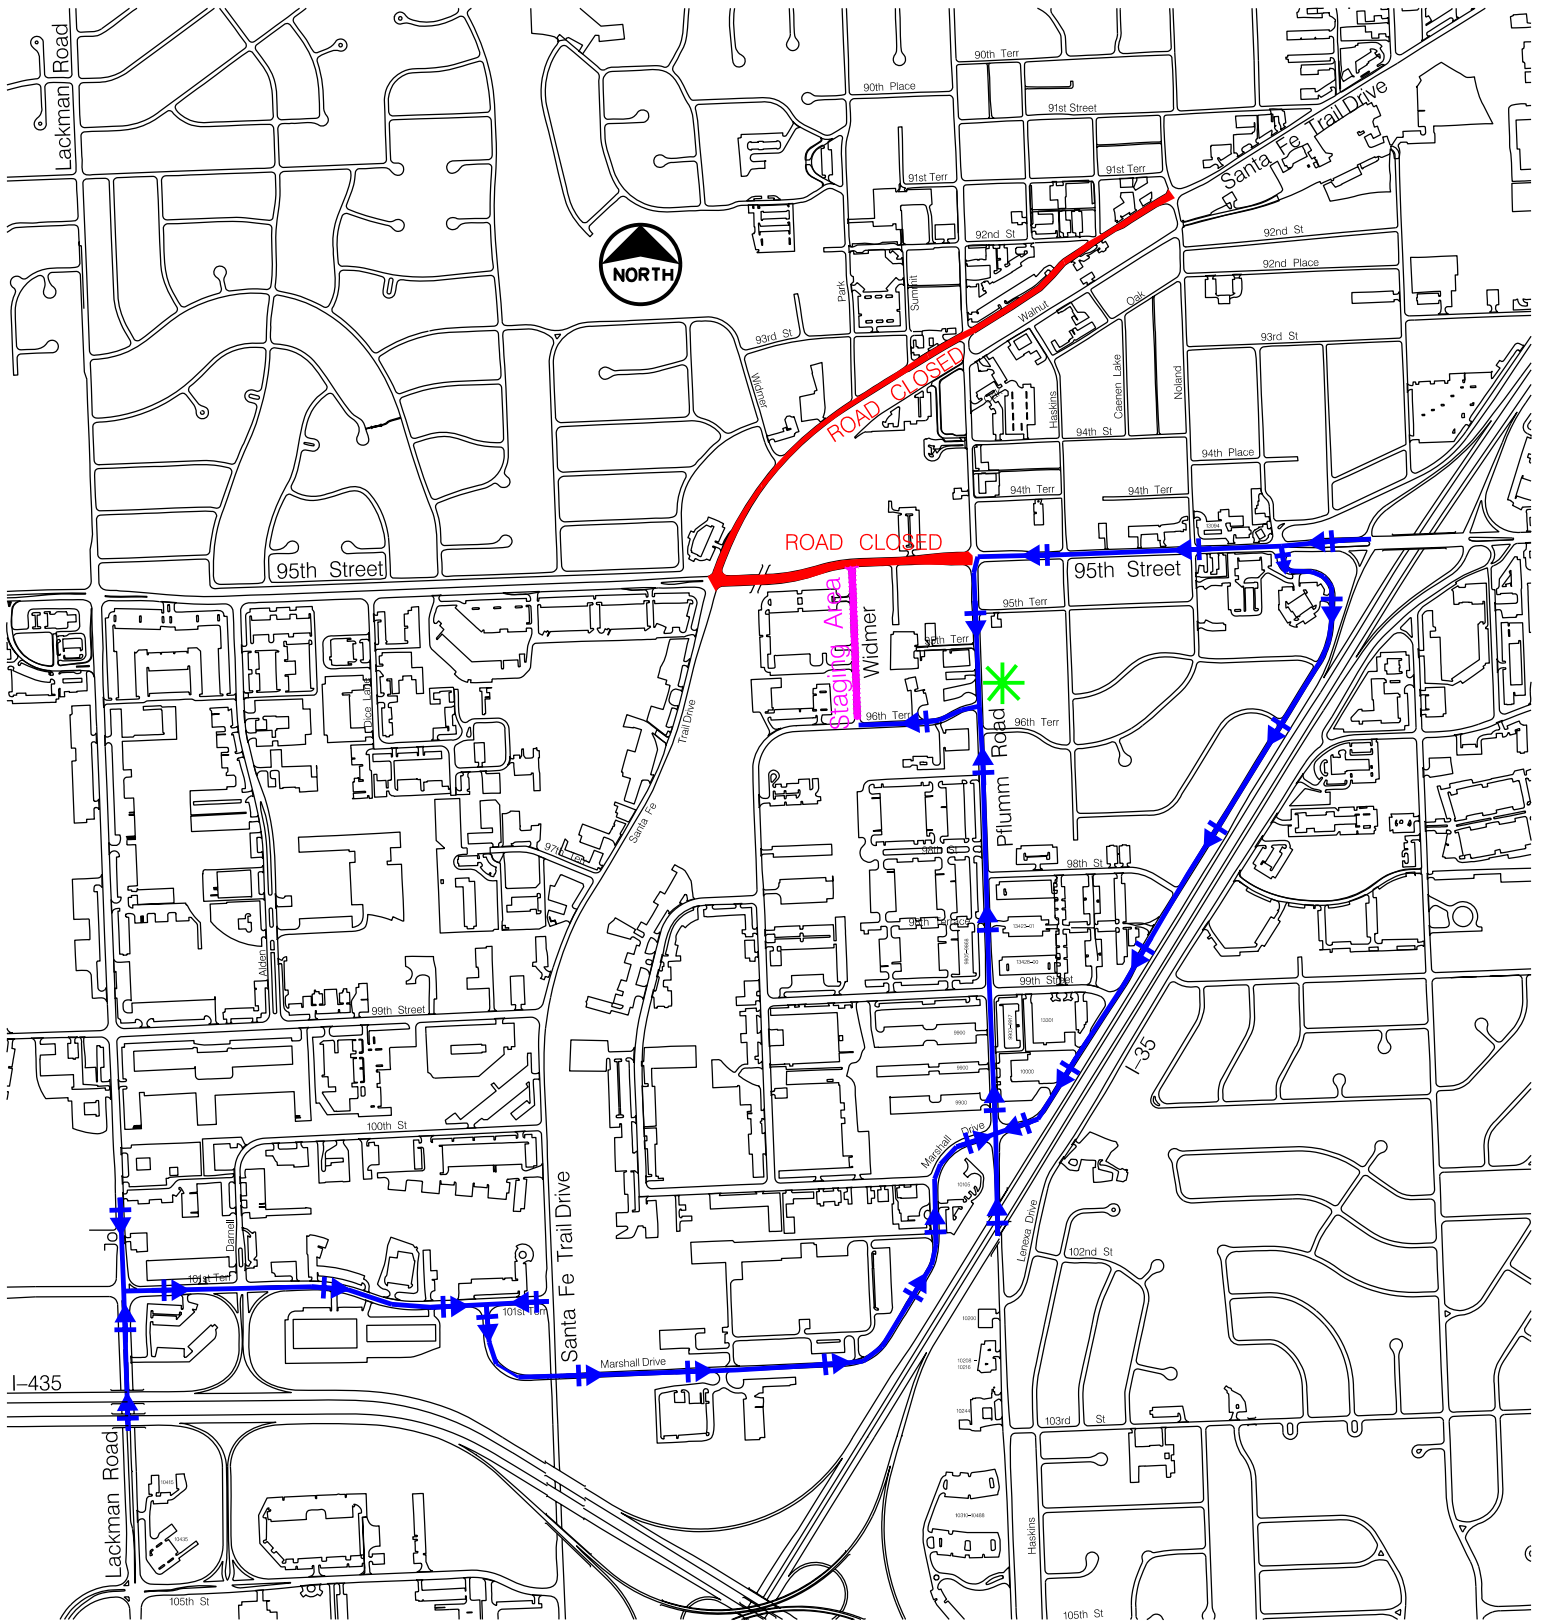

NOT ACTUAL PARADE ROUTE – THESE SHOW THE ONLY WAYS TO ACCESS STAGING AREA

-  Access Routes
-  Closed Roads
-  Staging Area

ALL PARTICIPANTS WILL ENTER THE STAGING AREA FROM 96TH TERRACE & WIDMER. YOU WILL NEED TO ENTER THE STAGING AREA FROM THE SOUTH OR THE EAST. 95TH STREET WILL BE CLOSED (SANTA FE TRAIL DRIVE TO PFLUMM ROAD) AND SANTA FE TRAIL DRIVE WILL BE CLOSED (NOLAND ROAD TO 95TH STREET). PARADE PARTICIPANTS WILL NOT BE ALLOWED TO ENTER THE STAGING AREA FROM 95TH STREET & SANTA FE TRAIL DRIVE. THE ROUTE IN BLUE ARE WAYS TO ACCESS THE STAGING AREA AT 96TH TERRACE & WIDMER.