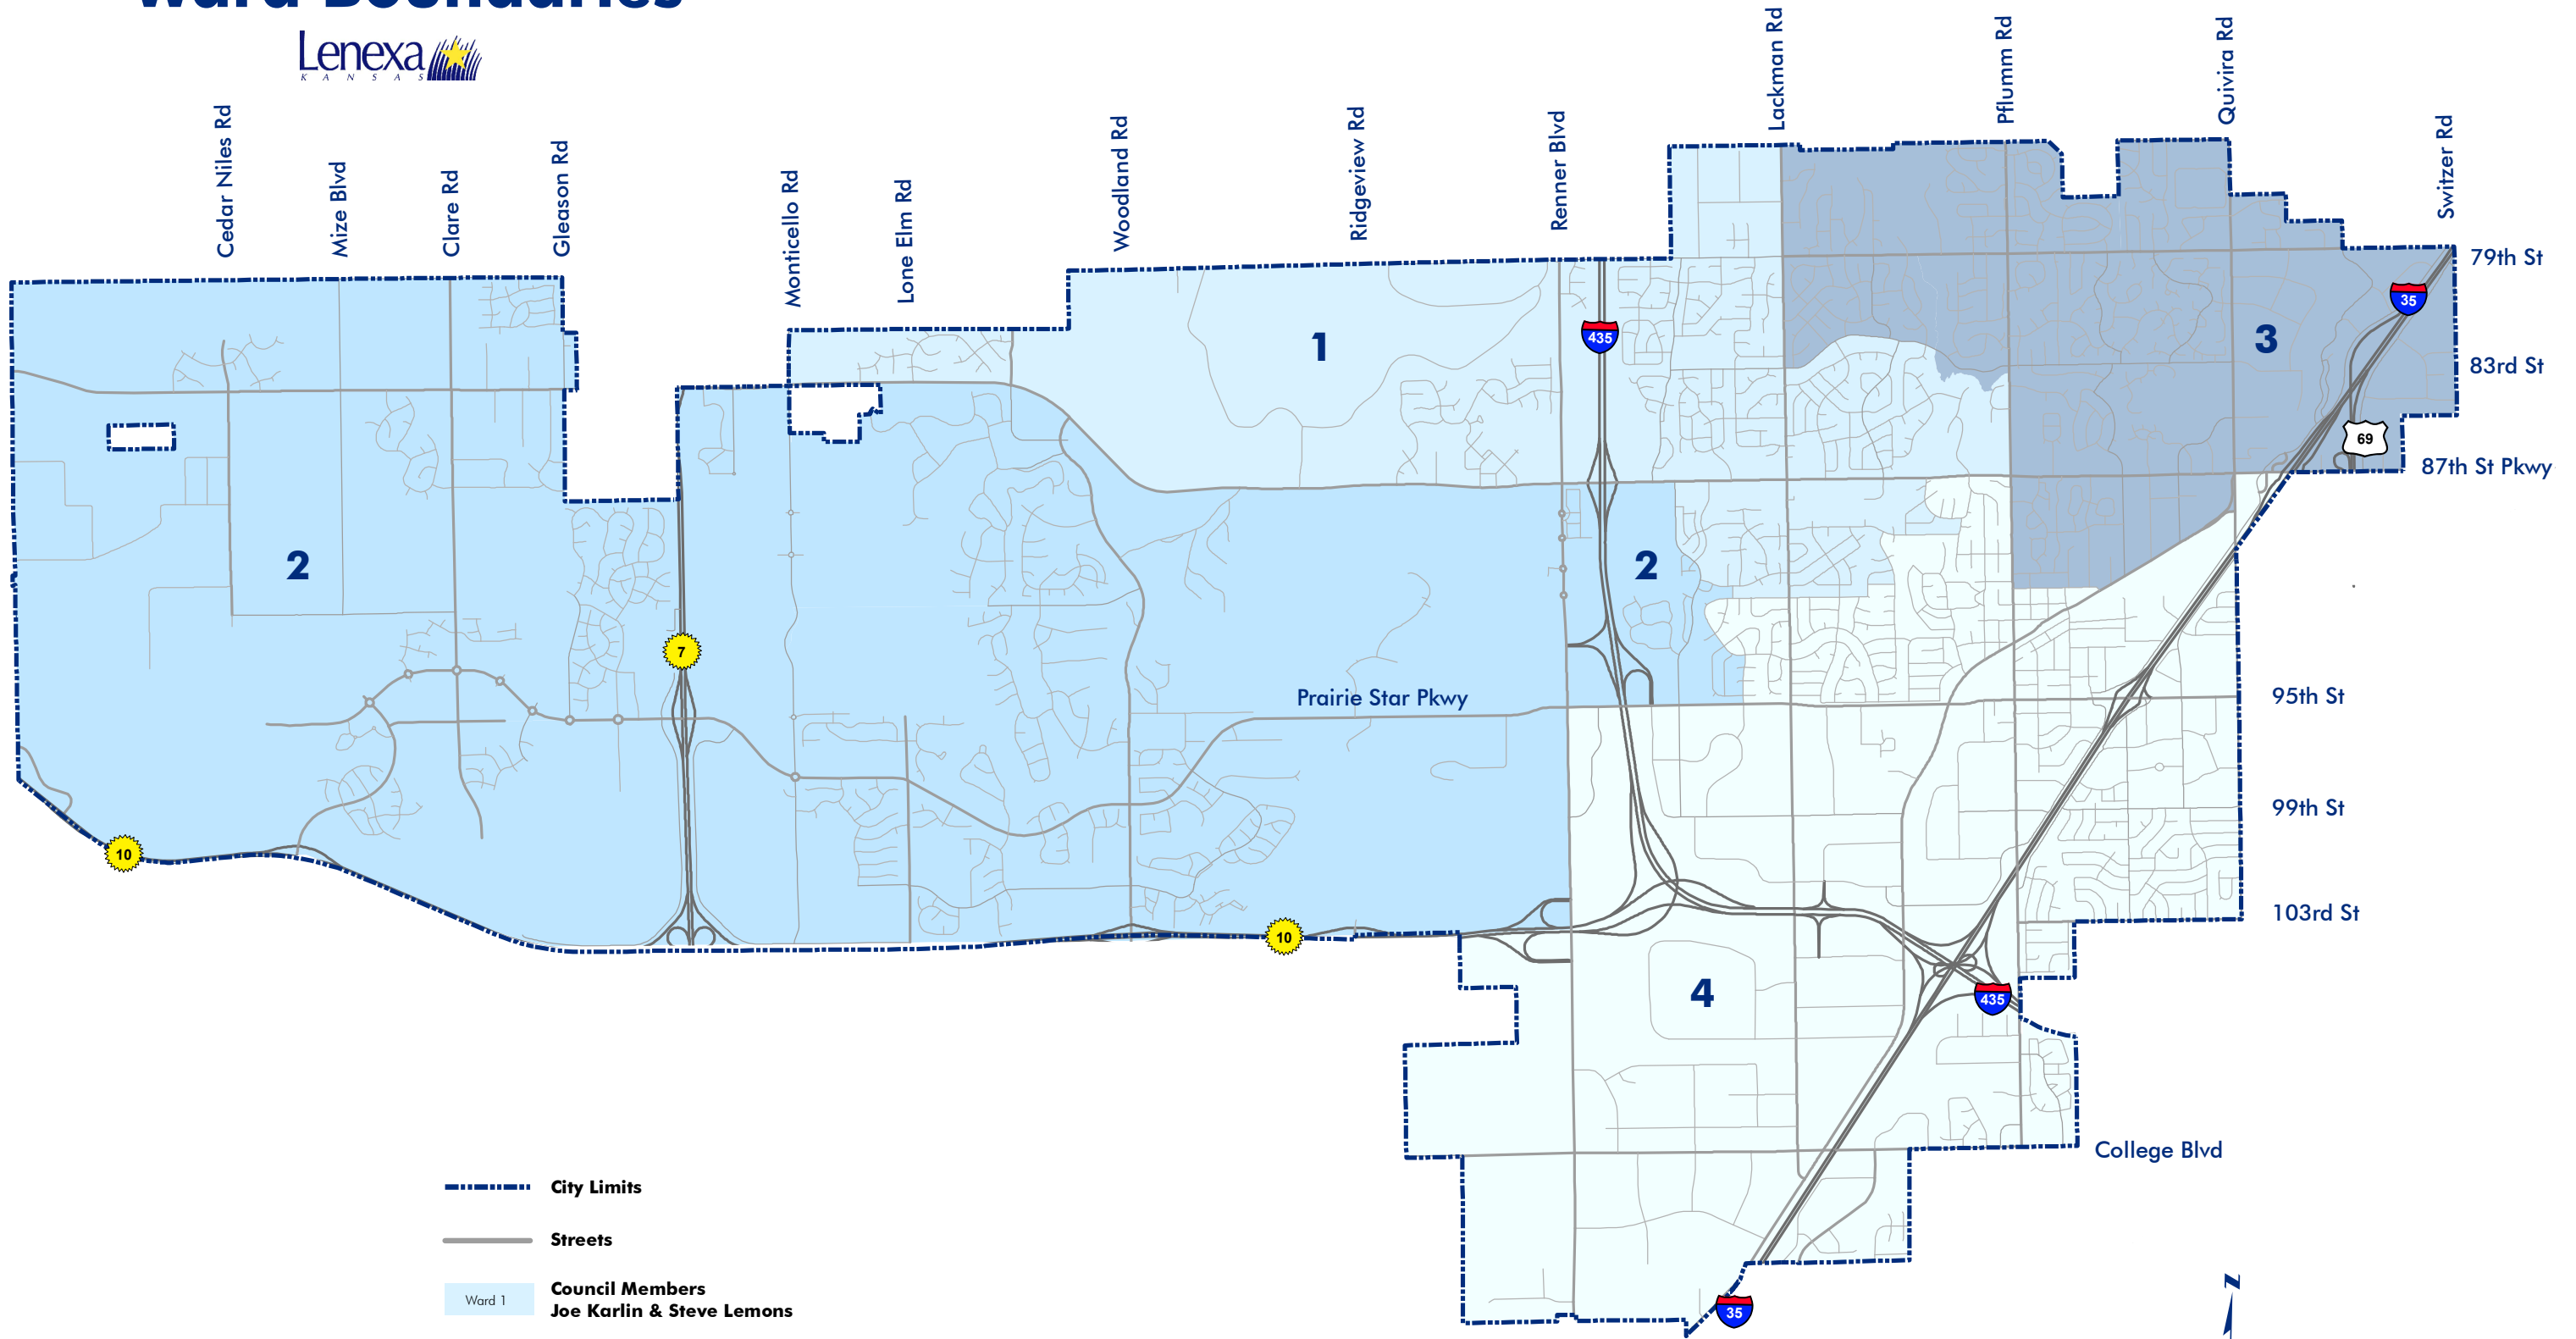

Ward Boundaries

-  **City Limits**
-  **Streets**
-  **Ward 1**
Council Members
Joe Karlin & Steve Lemons
-  **Ward 2**
Council Members
Diane Linver & Thomas Nolte
-  **Ward 3**
Council Members
Amy Slater & Lou Serrone
-  **Ward 4**
Council Members
Cindy Green & Andy Huckaba
- Mayor - Michael Boehm**